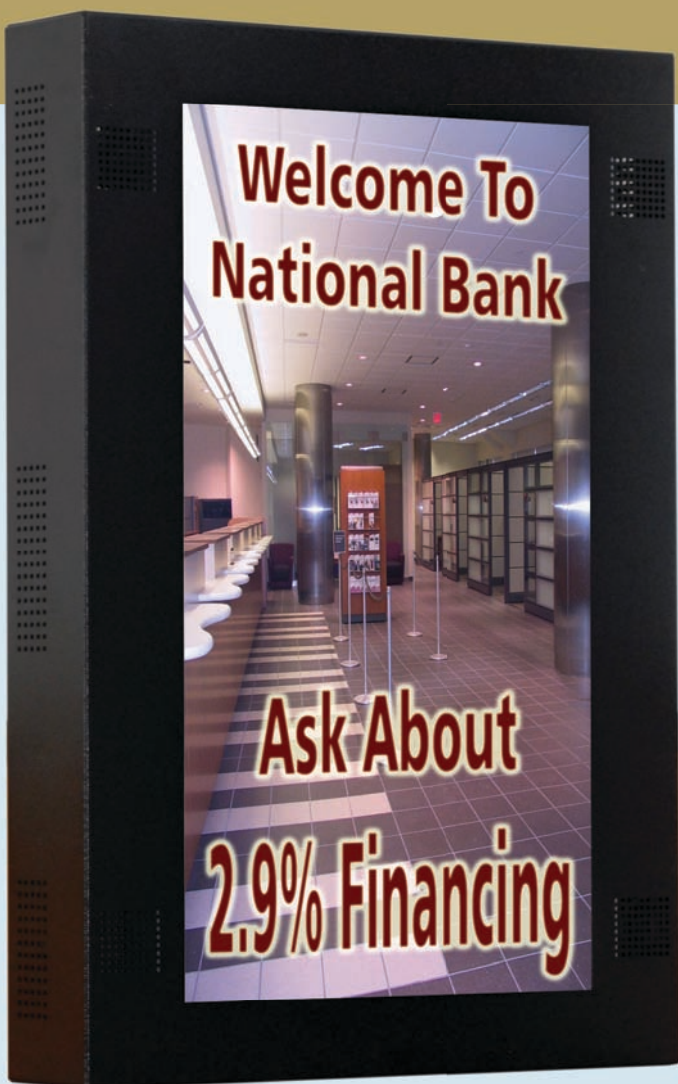

BRIGHTBOARD PROFESSIONAL SERIES

The Brightboard Professional Series wall mount product line is available in 20.1", 32", 37" and 42" sizes.

Our "Stand Alone" HD models loops JPEG and MPEG content without any user interaction.

Our "Network Enabled" models are ideal for customers that need the ability to change content over their network. PC & MSO software required.

Content for the Pro Series products are created using graphics software you are familiar with such as Adobe Photo Shop and Microsoft PowerPoint.

All systems include everything you need for operation, including a flash memory card, USB card reader/writer and user manual.

- Large bright, hi-res LCD screen
- Solid-state, silent operation
- Easy set-up and installation
- JPEG/MPEG file formats
- No PC or network connection required
- Plugs into standard 110V AC outlet
- Commercial grade steel enclosure
- Backed by our 1-Year warranty